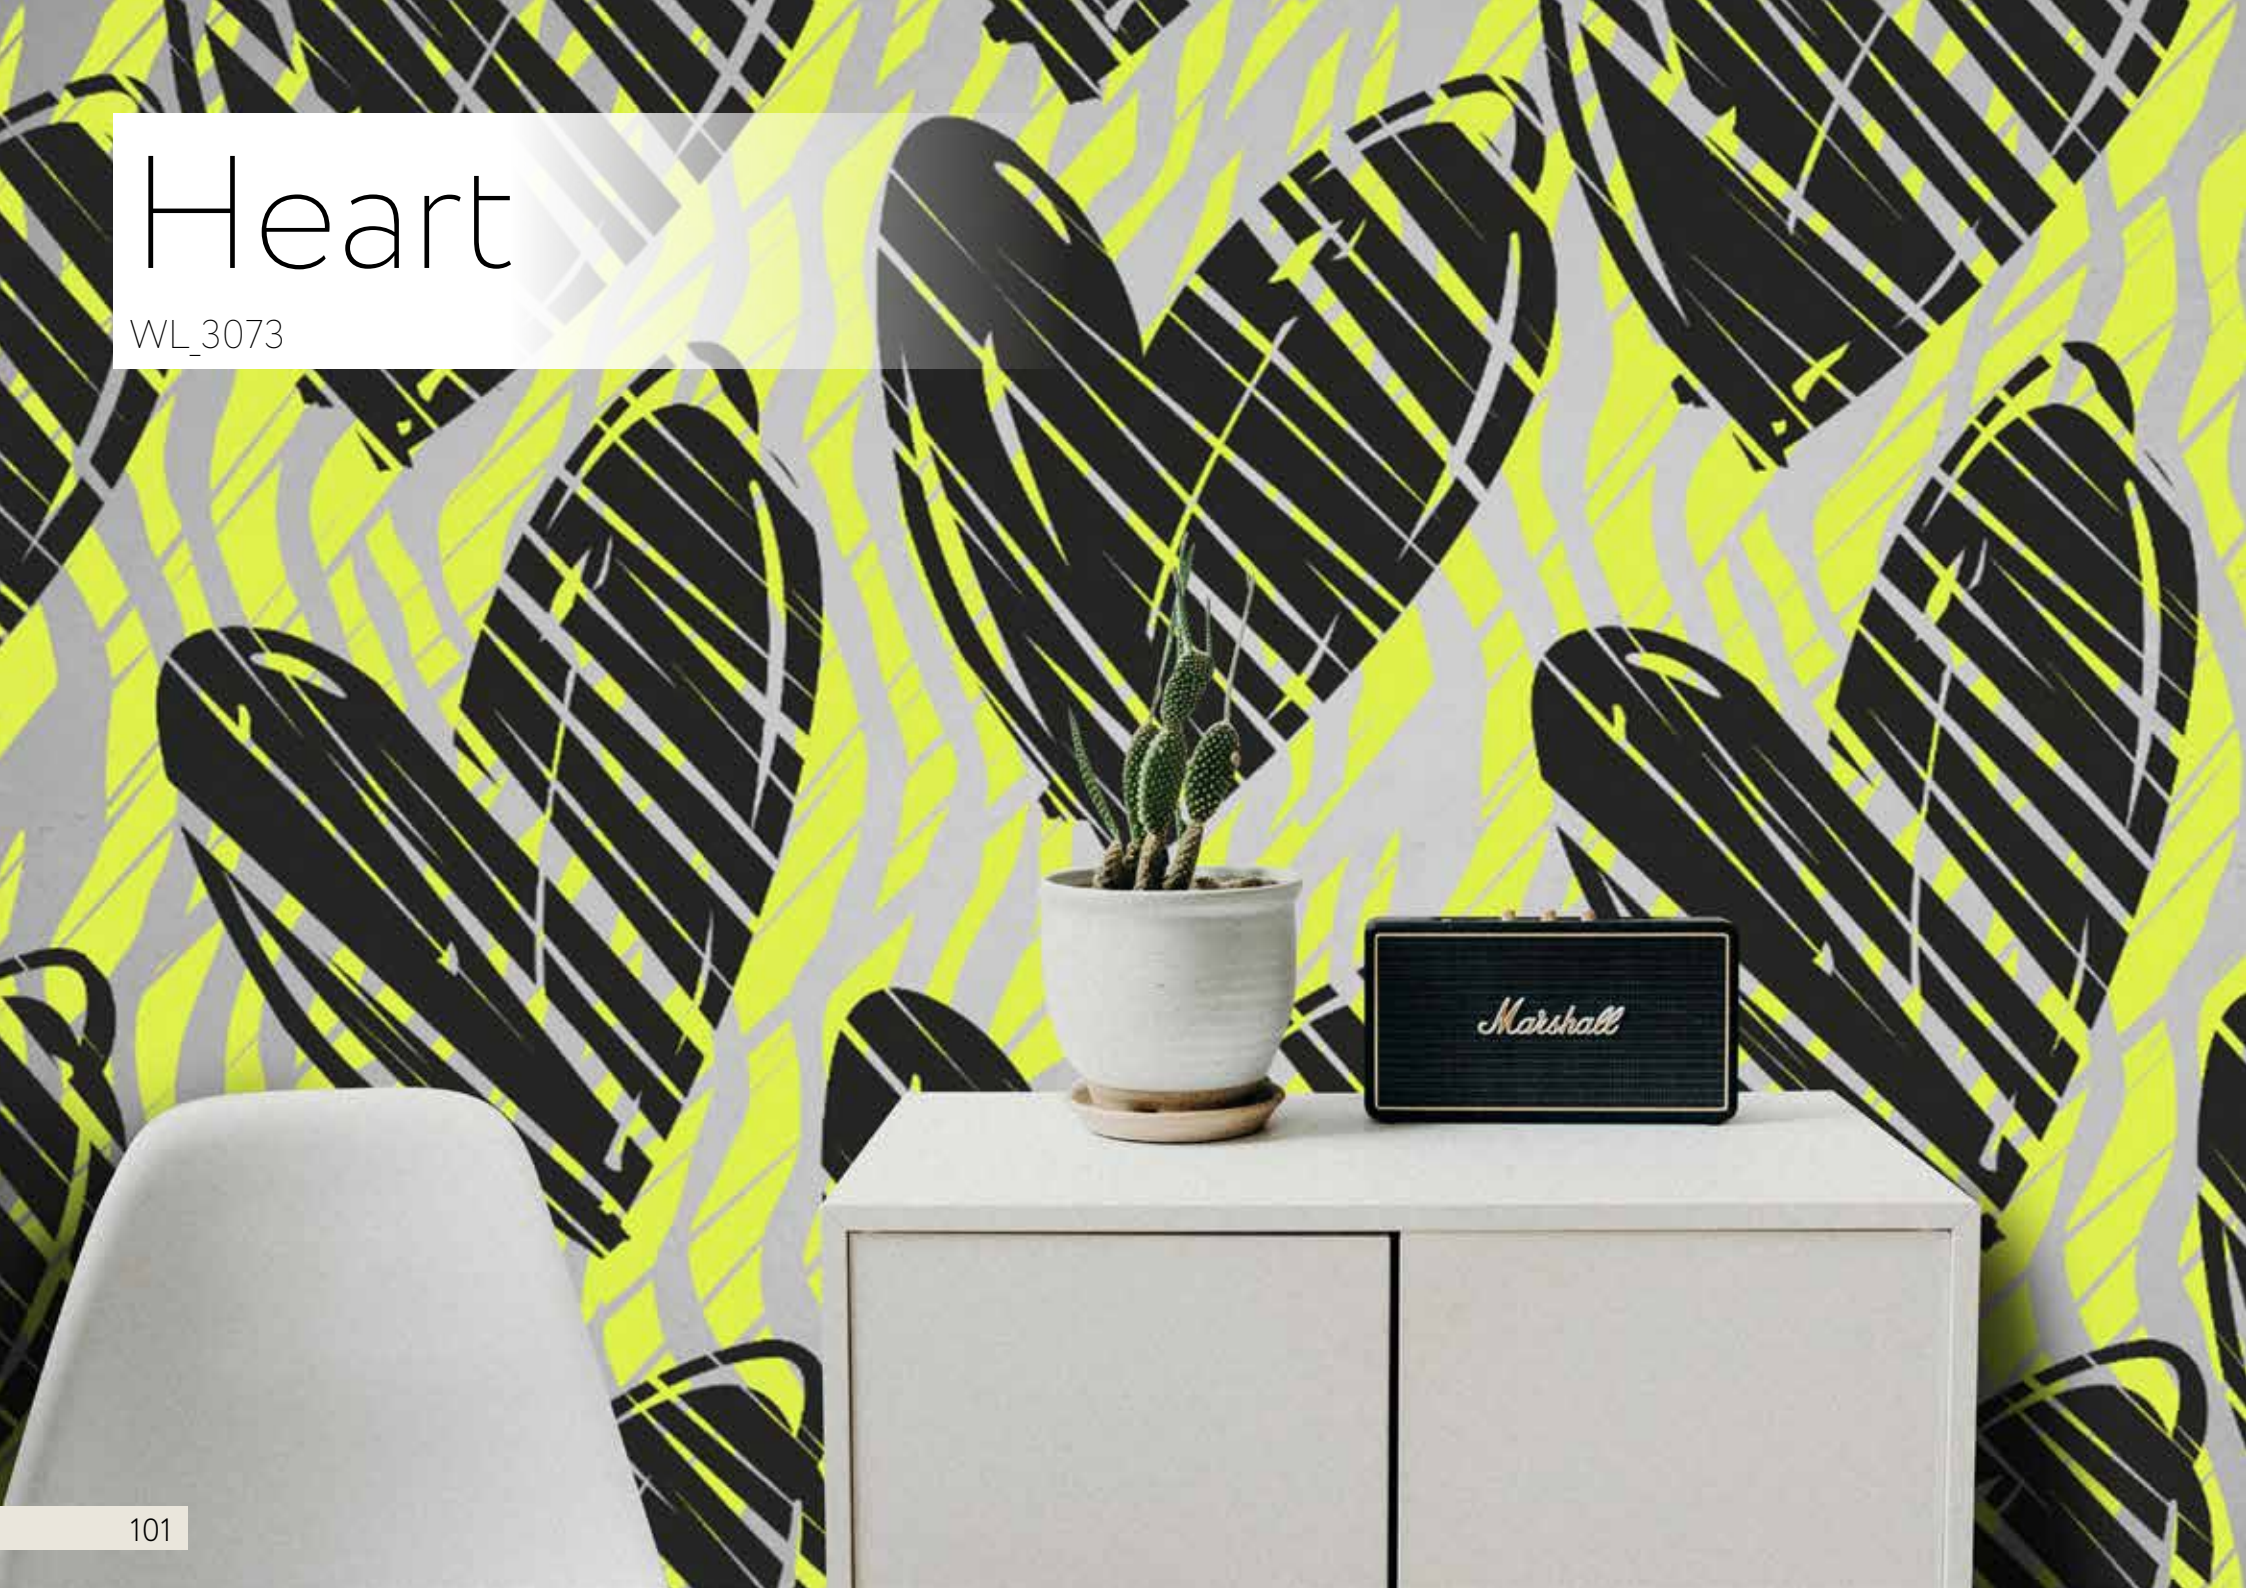

Heart

WL_3073