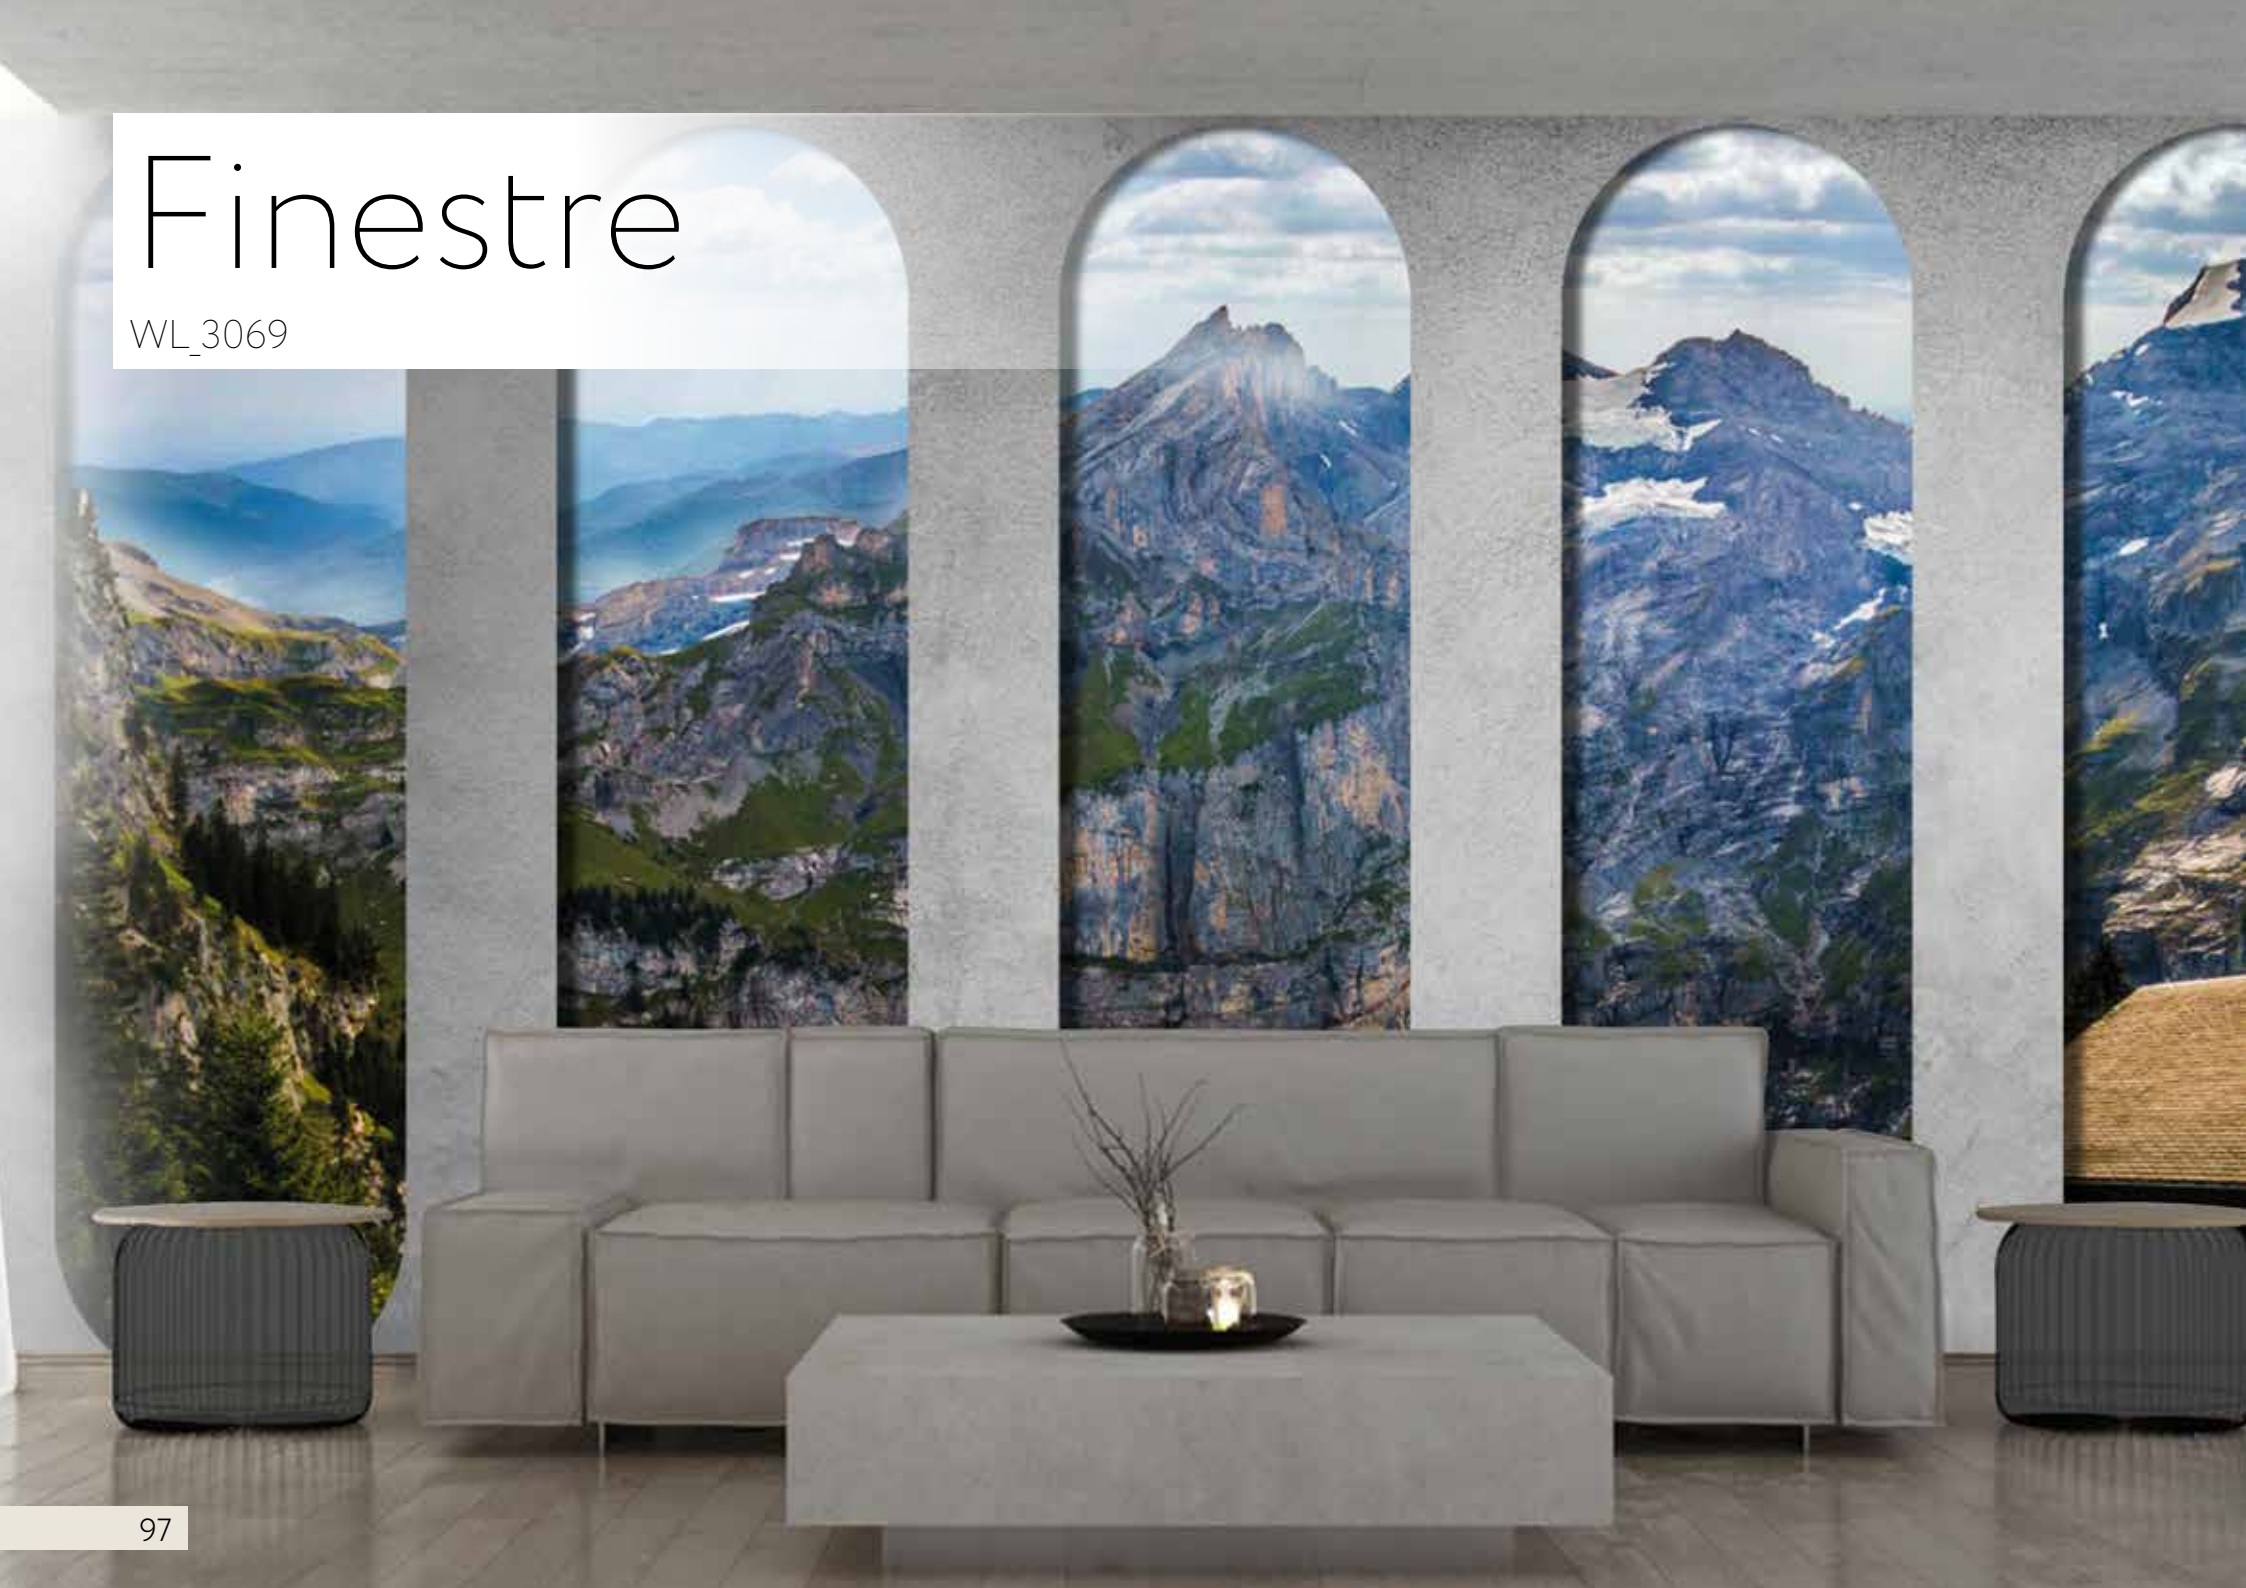

Finestre

WL_3069