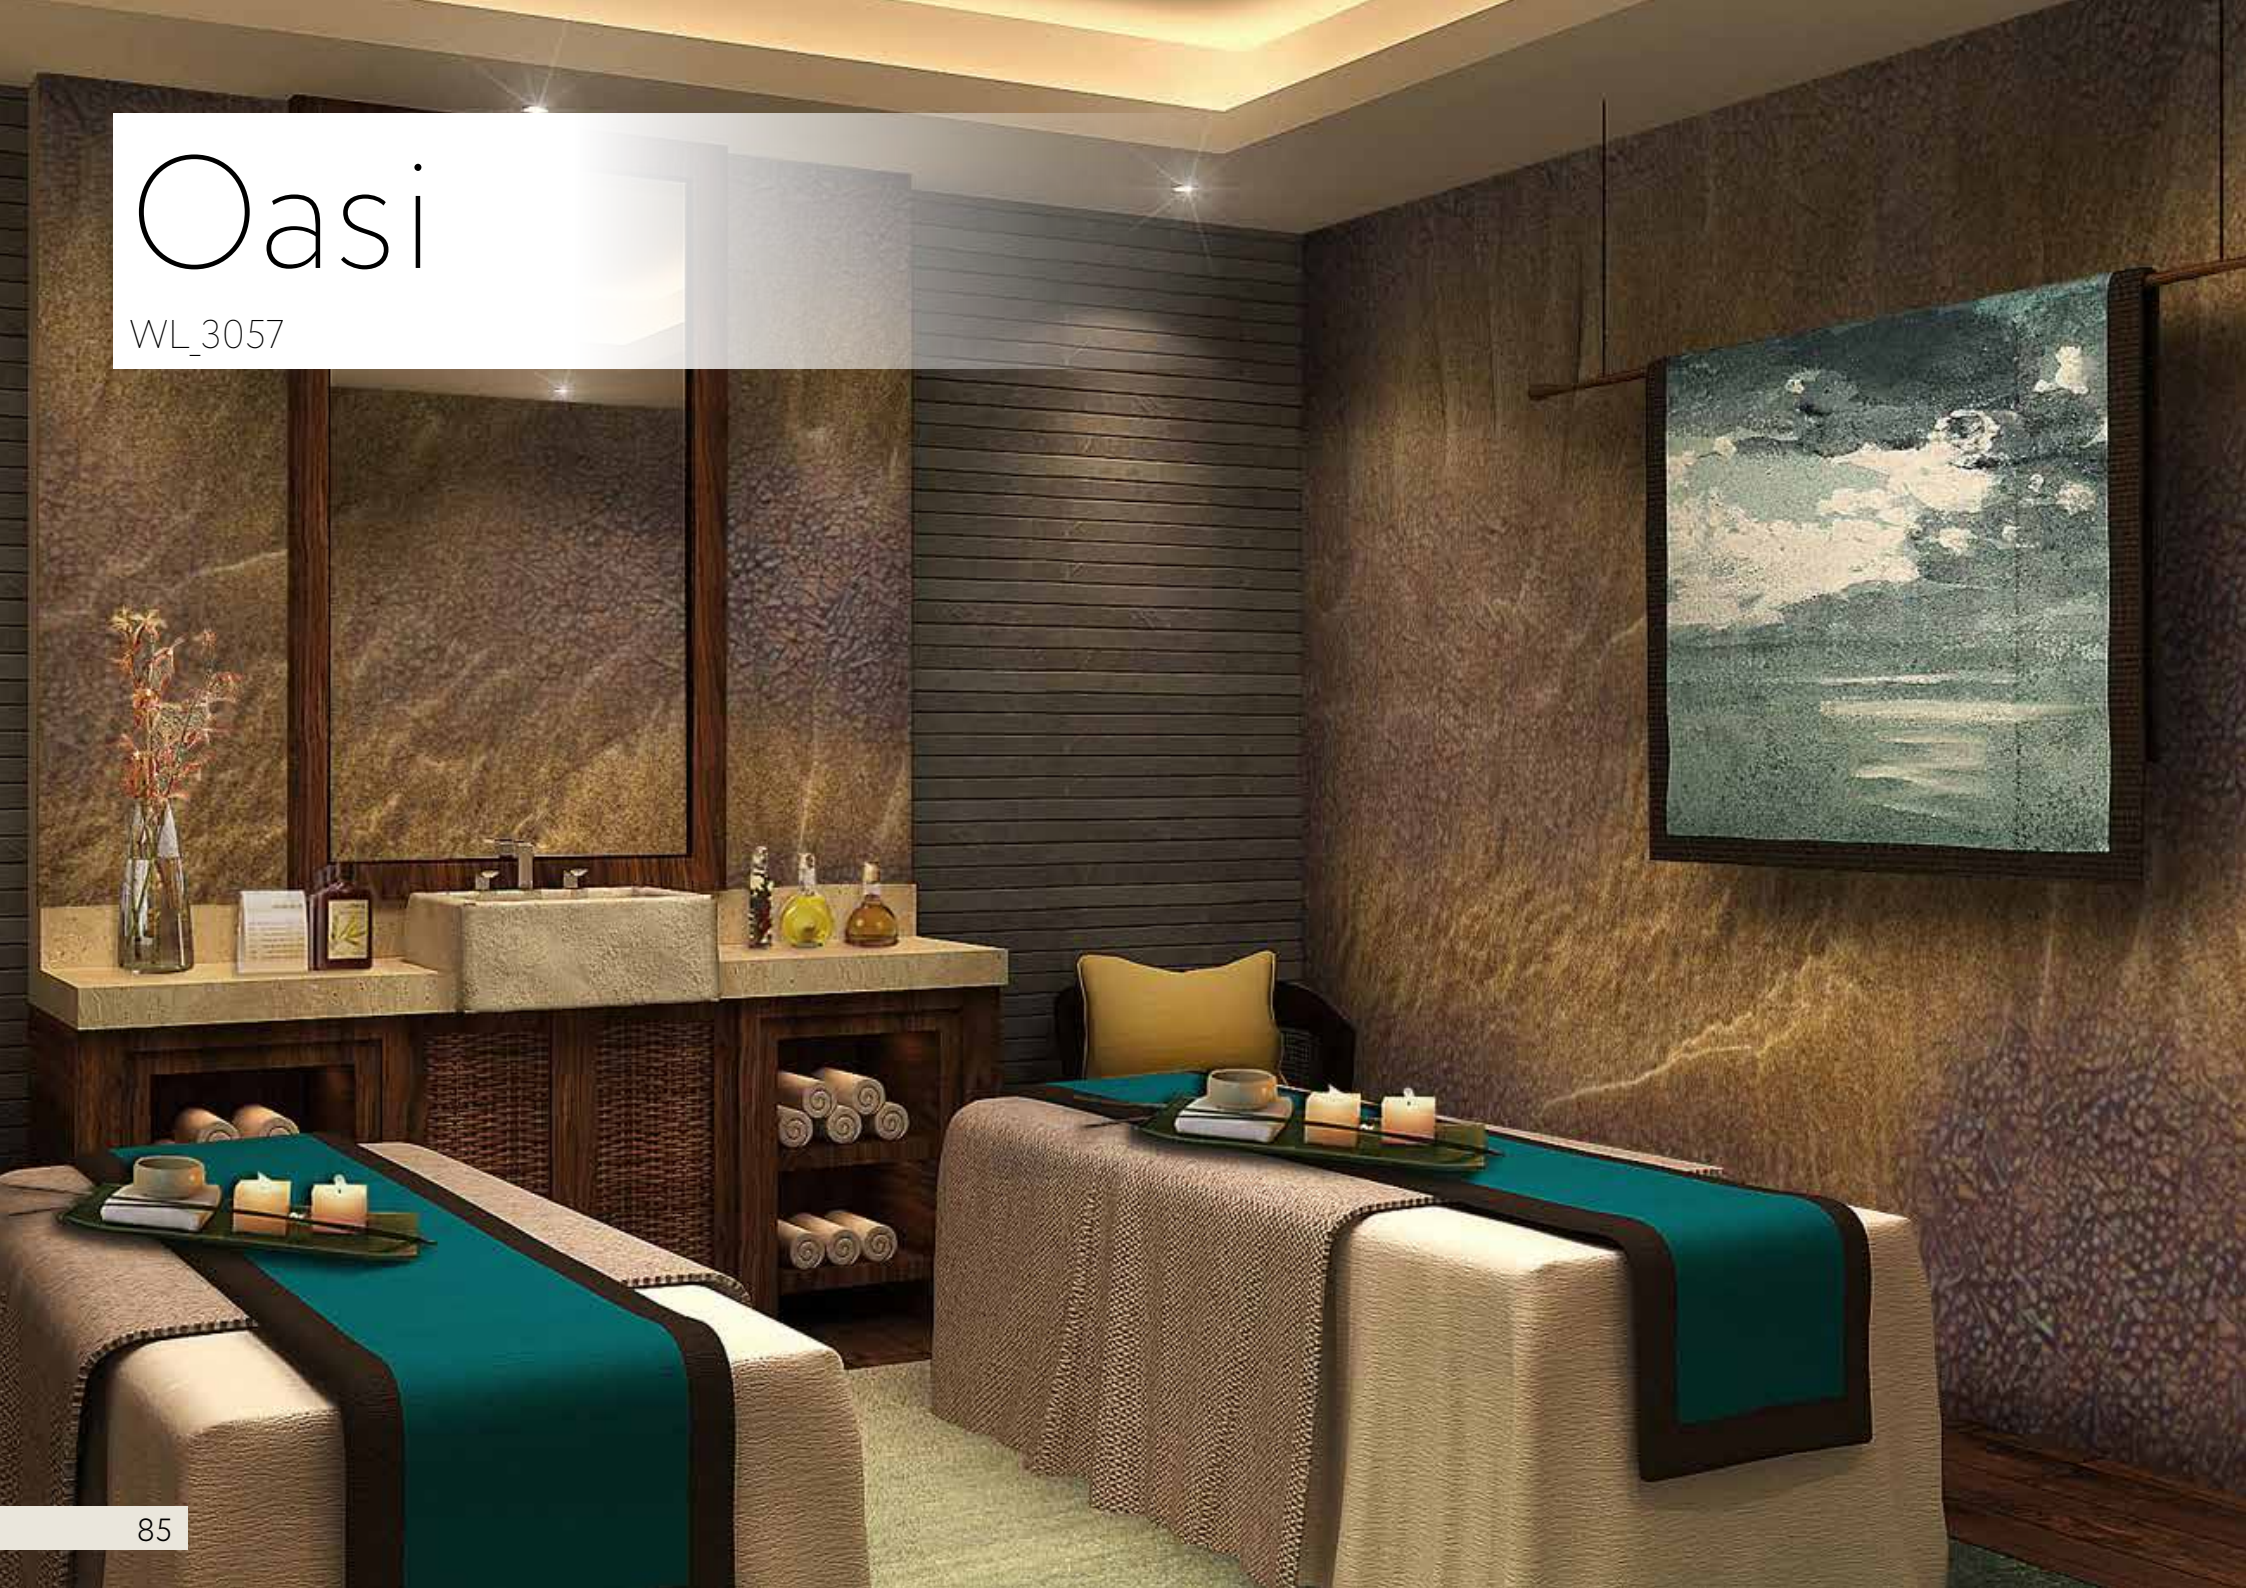

Oasi

WL_3057